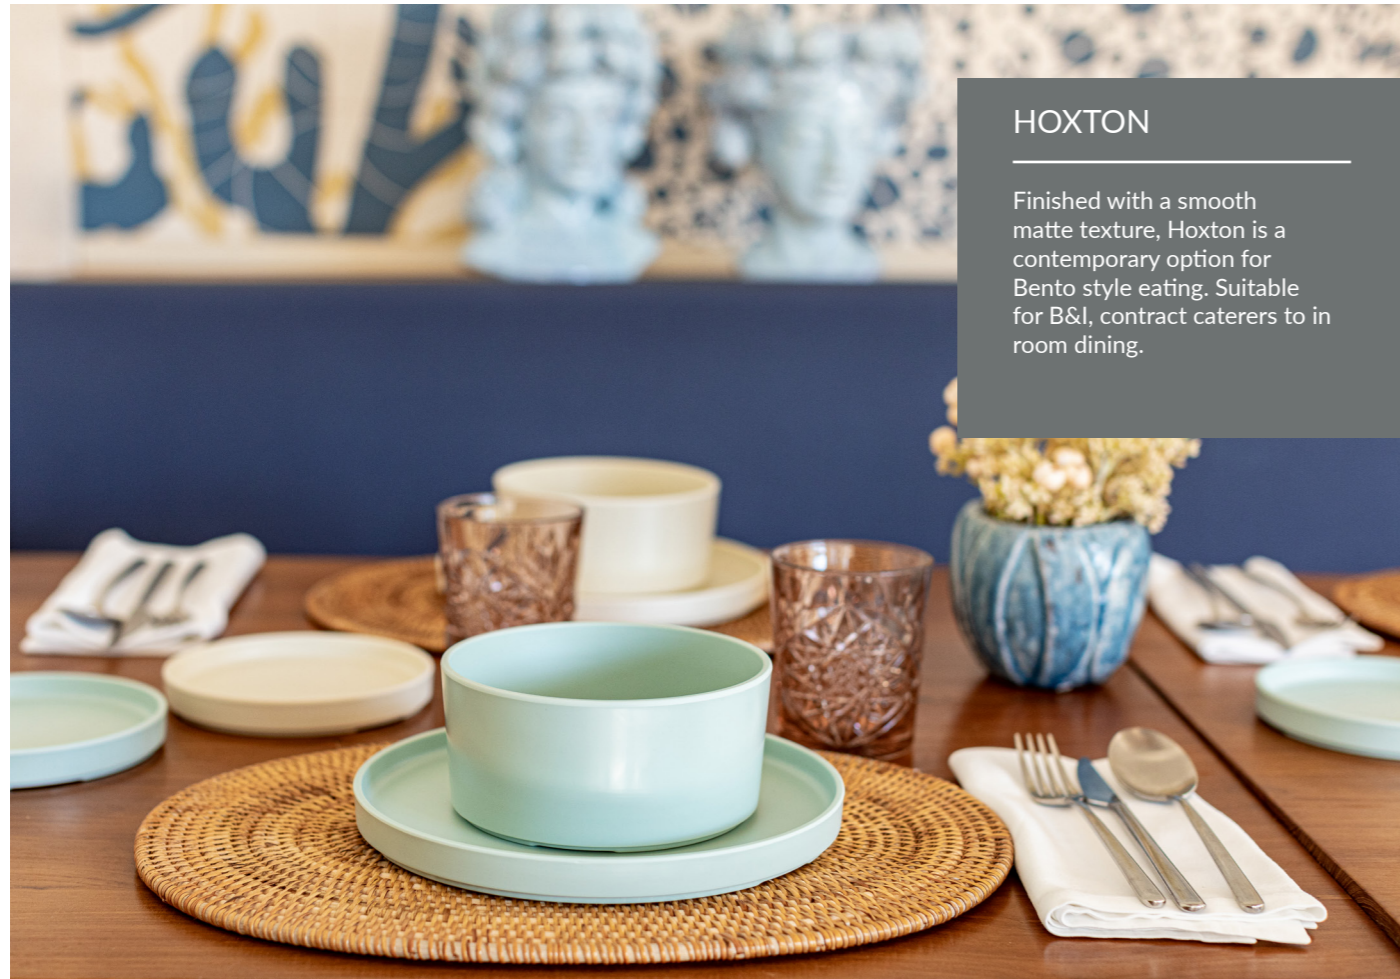

### HOXTON

Finished with a smooth matte texture, Hoxton is a contemporary option for Bento style eating. Suitable for B&I, contract caterers to in room dining.