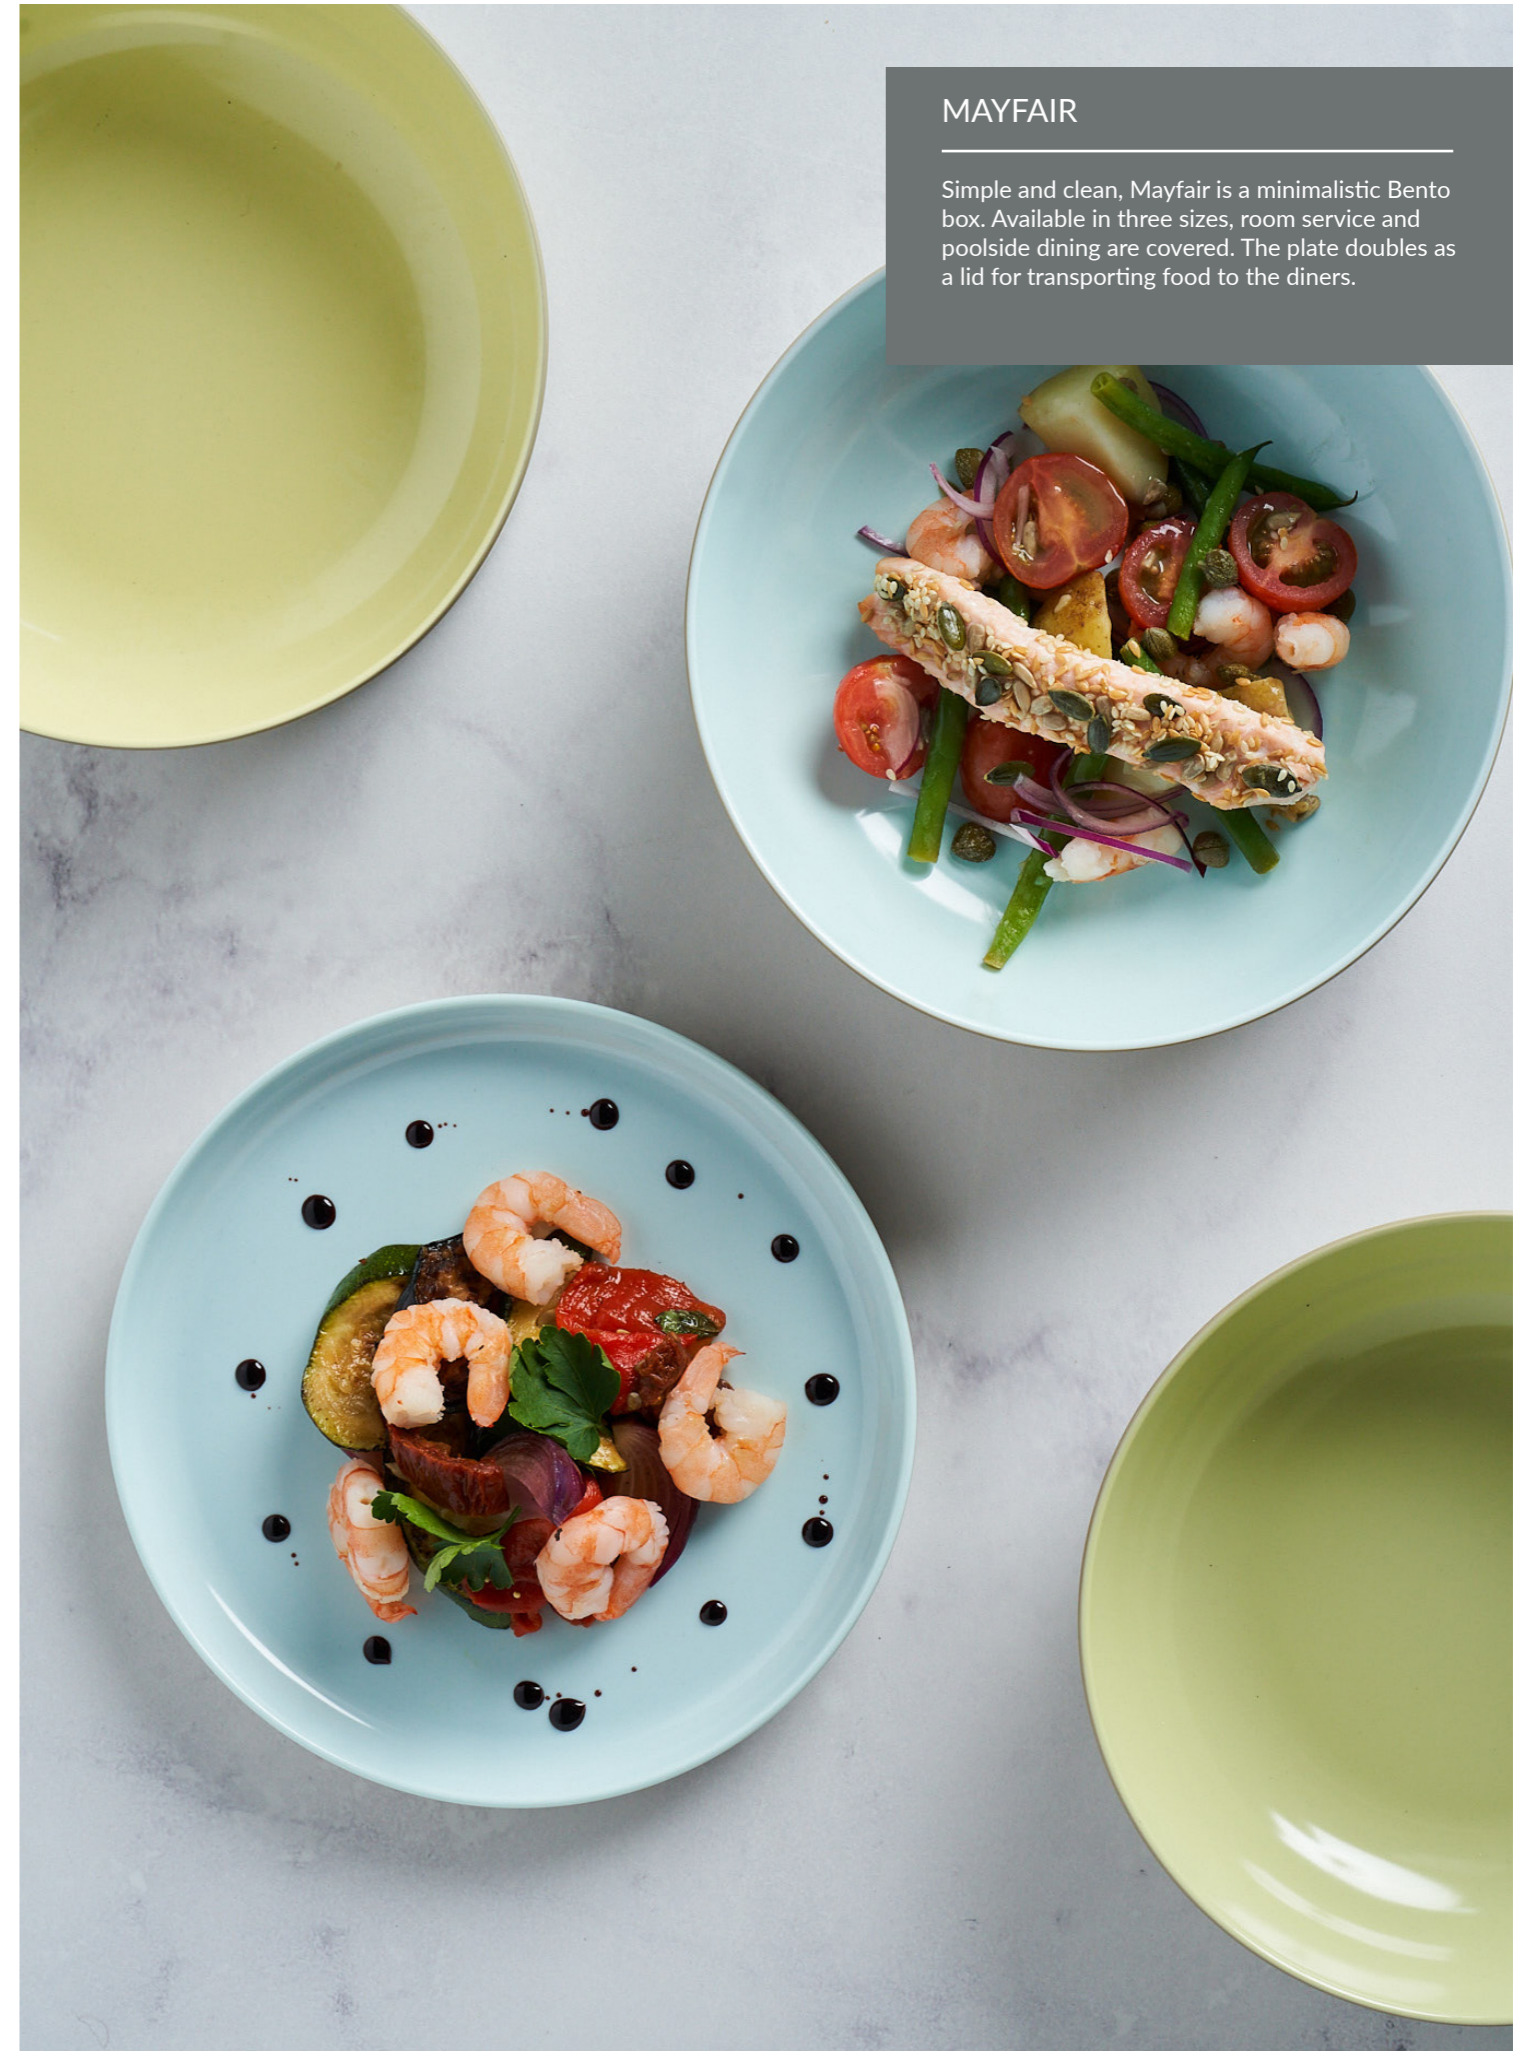

BLUE

**Small Plate**  
TSG4651BL 139 x 23 mm

**Medium Plate**  
TSG4652BL 209 x 23 mm

**Large Plate**  
TSG4653BL 278 x 22 mm

**500 ml**  
**Small Dish**  
TSG4654BL 131 x 63 mm

**1.4 L**  
**Medium Dish**  
TSG4656BL 201 x 63 mm

**2.4 L**  
**Large Dish**  
TSG4655BL 272 x 65 mm

**MAYFAIR**

Simple and clean, Mayfair is a minimalistic Bento box. Available in three sizes, room service and poolside dining are covered. The plate doubles as a lid for transporting food to the diners.