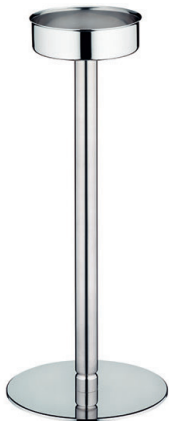

stand for wine/champagne cooler

06.0468.6040
27.0" x 6.3"

table service
stands