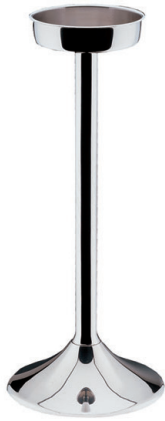

neutral

---

stand for wine/champagne cooler

06.8337.6040
19.8337.6440
23.5" x 6.3"