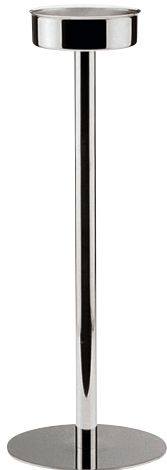

stand for wine cooler, 1 bottle

12.4855.6860 ♡

13.4855.6860

26.7" x 6.4"

stand for wine cooler, 2 bottles

12.4855.6880 ♡

13.4855.6880

27.1" x 7.1"