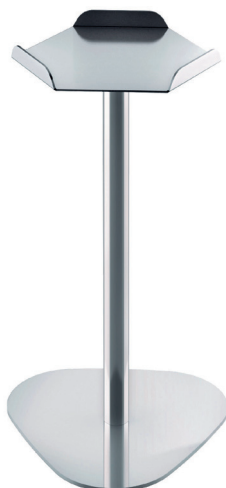

stand for beverage cooler

55.0126.6040 ♥

23.4"

table service
ice buckets