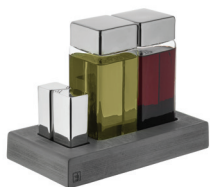

vinegar and oil set

**vinegar and oil set
concrete**
57.0233.6040

1. consists of
2. 1 stand function concrete
   - 2 vinegar / oil bottle
   - 1 salt shaker
   - 1 pepper shaker