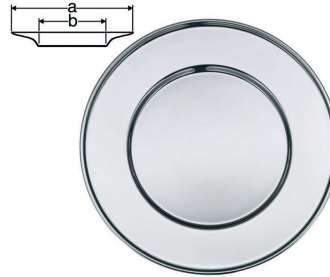

plate tray

06.7416.9990
19.7416.6440
full Ø 12.5"
inner Ø 7.5"
* for 11" plates
06.7417.6040
full Ø 13.0"
inner Ø 8.3"
* for 11.8" plates

classic